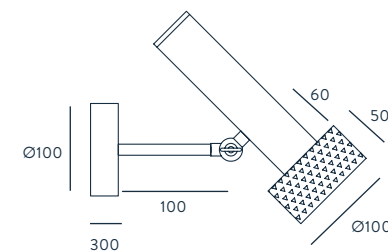

A1279

ACABADOS

CUERPO	CABEZA
NEGRO MATE	ORO VIEJO
	NÍQUEL
	ANTRACITA

MATERIALES

ACERO / ALUMINIO

ESPECIFICACIONES (UE)

BOMBILLA G10 LED (INCLUIDA)
5 W, 3000 K, 450 LM
220-240 V, 50/60 HZ, IP20,
CLASE I

CLASIFICACIÓN ENERGÉTICA

A ++

MODIFICACIONES POSIBLES

ACABADOS CABEZA

FINISHES

METAL	HEAD
MATT BLACK	OLD GOLD
	NICKEL
	ANTHRACITE

MATERIALS

STEEL / ALUMINIUM

SPECIFICATIONS (UE)

G10 LED BULB (INCLUDED)
5 W, 3000 K, 450 LM
220-240 V, 50/60 HZ, IP20,
CLASS I

ENERGY LABEL

A ++

POSSIBLE MODIFICATIONS

HEAD FINISHES