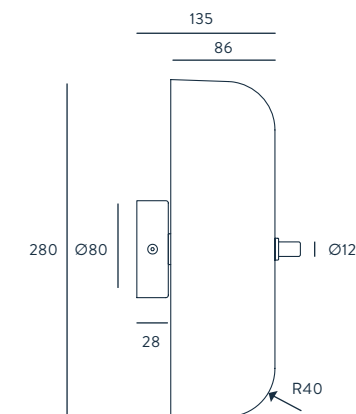

SPECIFICATIONS (UE)

G9 LED BULBS (INCLUDED)
3 X 3 W, 3000 K, 810 LM
220-240 V, 50/60 HZ, IP20, CLASS I

IP20 CE RoHS A++

ENERGY LABEL

A ++

ATIL

DESIGNED BY PEPE FORNAS / 2019

A1281