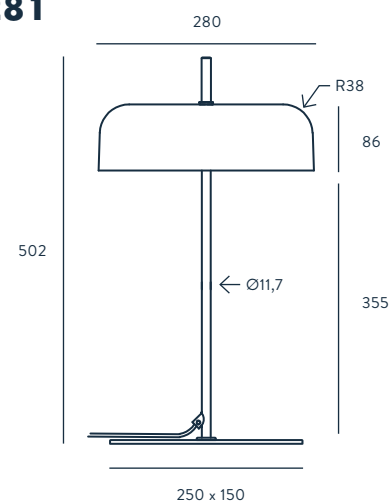

ATIL

DESIGNED BY PEPE FORNAS / 2019

S1281

ACABADOS

METAL	TULIPA
NEGRO MATE	OPAL
ORO MATE	OPAL

MATERIALES

ACERO / VIDRIO

ESPECIFICACIONES (UE)

BOMBILLAS G9 LED (INCLUIDAS)
2 X 5 W, 3000 K, 900 LM
220-240 V, 50/60 HZ, IP20,
CLASE II

CLASIFICACIÓN ENERGÉTICA

A ++

FINISHES

METAL	GLASS SHADE
MATT BLACK	OPAL
MATT BRASS	OPAL

MATERIALS

STEEL / GLASS

SPECIFICATIONS (UE)

G9 LED BULBS (INCLUDED)
2 X 5 W, 3000 K, 900 LM
220-240 V, 50/60 HZ, IP20,
CLASS II

ENERGY LABEL

A ++