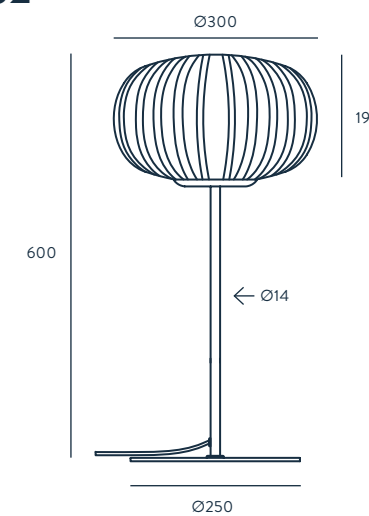

HUP

DESIGNED BY PEPE FORNAS / 2019

S1282

ACABADOS

METAL	TULIPA
NEGRO MATE	OPAL
ORO MATE	OPAL

MATERIALES

ACERO / VIDRIO

ESPECIFICACIONES (UE)

E27 (NO INCLUIDA)
MAX. 60 W
220-240 V, 50/60 HZ, IP20, CLASE II

CLASIFICACIÓN ENERGÉTICA

A ++

FINISHES

METAL	GLASS SHADE
MATT BLACK	OPAL
MATT BRASS	OPAL

MATERIALS

STEEL / GLASS

SPECIFICATIONS (UE)

E27 (NOT INCLUDED)
MAX. 60 W
220-240 V, 50/60 HZ, IP20, CLASS II

ENERGY LABEL

A ++