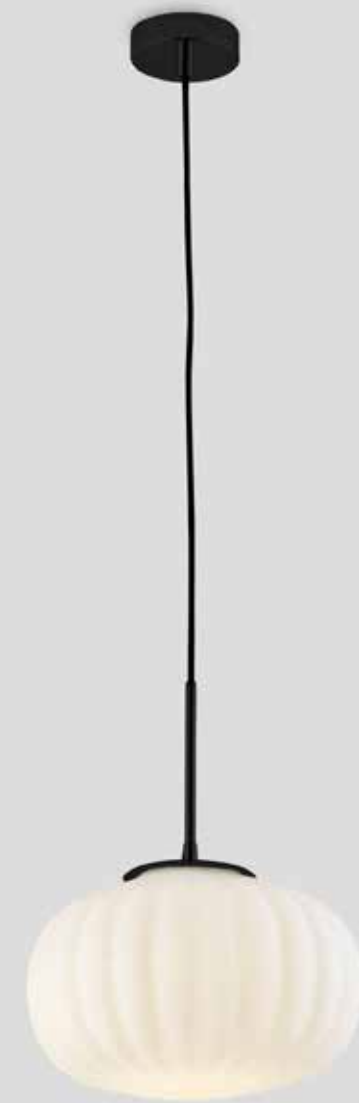

AMBOR

DESIGNED BY PEPE FORNAS / 2019

C1283

ACABADOS

CUERPO	TULIPA/BASE	DIFUSOR
NEGRO MATE	NEGRO MATE	OPAL
NEGRO MATE	ORO MATE	OPAL

MATERIALES

ACERO / ACRÍLICO

ESPECIFICACIONES (UE)

BOMBILLAS G9 LED
REGULABLES (INCLUIDAS)
3 X 3 W, 3000 K, 540 LM
220-240 V, 50/60 HZ, IP20, CLASE I

CLASIFICACIÓN ENERGÉTICA

A ++

FINISHES

BODY	SHADE / BASE	DIFFUSER
MATT BLACK	MATT BLACK	OPAL
MATT BLACK	MATT BRASS	OPAL

MATERIALS

STEEL / GLASS

SPECIFICATIONS (UE)

G9 LED DIMMABLE
BULBS (INCLUDED)
3 X 3 W, 3000 K, 540 LM
220-240 V, 50/60 HZ, IP20, CLASS I

ENERGY LABEL

A ++

HUP

DESIGNED BY PEPE FORNAS / 2019

C1282

ACABADOS

METAL	TULIPA
NEGRO MATE	OPAL
ORO MATE	OPAL

MATERIALES

ACERO / VIDRIO

ESPECIFICACIONES (UE)

E27 (NO INCLUIDA)
MAX. 60 W
220-240 V, 50/60 HZ, IP20,
CLASE I

CLASIFICACIÓN ENERGÉTICA

A ++

FINISHES

METAL	GLASS SHADE
MATT BLACK	OPAL
MATT BRASS	OPAL

MATERIALS

STEEL / GLASS

SPECIFICATIONS (UE)

E27 (NOT INCLUDED)
MAX. 60 W
220-240 V, 50/60 HZ, IP20,
CLASS I

ENERGY LABEL

A ++