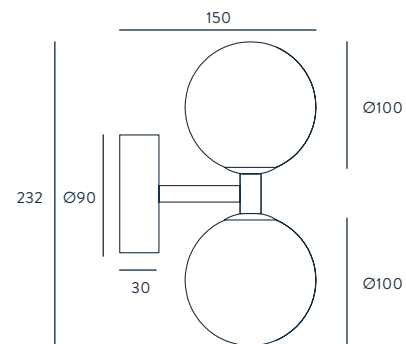

A1280

ACABADOS

METAL	MÁRMOL	TULIPA
NEGRO MATE	BLANCO	OPAL
ORO ENVEJECIDO	VERDE	OPAL
NEGRO MATE	NEGRO	OPAL

MATERIALES

ACERO / MÁRMOL / VIDRIO

ESPECIFICACIONES (UE)

BOMBILLA G9 LED (INCLUIDA)
5 W, 3000 K, 450 LM
220-240 V, 50/60 HZ, IP20,
CLASE I

CLASIFICACIÓN ENERGÉTICA

A ++

FINISHES

METAL	MARBLE	GLASS SHADE
MATT BLACK	WHITE	OPAL
OLD GOLD	GREEN	OPAL
MATT BLACK	BLACK	OPAL

MATERIALS

STEEL / MARBLE / GLASS

SPECIFICATIONS (UE)

G9 LED BULB (INCLUDED)
5 W, 3000 K, 450 LM
220-240 V, 50/60 HZ,
IP20, CLASS I

ENERGY LABEL

A ++

FOCUS

DESIGNED BY PEPE FORNAS / 2019