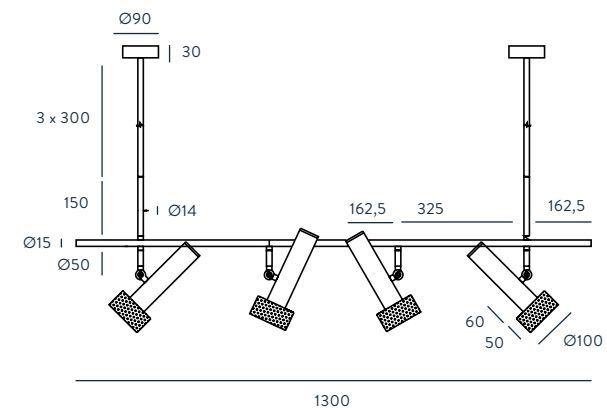

FOCUS

DESIGNED BY PEPE FORNAS / 2019

C1279/4

ACABADOS

CUERPO	CABEZA
NEGRO MATE	ORO VIEJO
	NÍQUEL
	ANTRACITA

MATERIALES

ACERO / ALUMINIO

ESPECIFICACIONES (UE)

BOMBILLA G10 LED (INCLUIDA)
4x5 W, 3000 K, 1800 LM
220-240 V, 50/60 HZ, IP20,
CLASE I

CLASIFICACIÓN ENERGÉTICA

A ++

MODIFICACIONES POSIBLES

ACABADOS CABEZA

FINISHES

METAL	HEAD
MATT BLACK	OLD GOLD
	NICKEL
	ANTHRACITE

MATERIALS

STEEL / ALUMINIUM

SPECIFICATIONS (UE)

G10 LED BULB (INCLUDED)
4x5 W, 3000 K, 1800 LM
220-240 V, 50/60 HZ, IP20,
CLASS I

ENERGY LABEL

A ++

POSSIBLE MODIFICATIONS

HEAD FINISHES