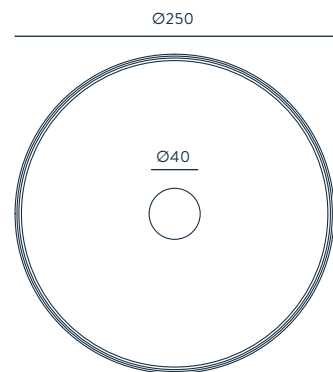

AMBOR

DESIGNED BY PEPE FORNAS / 2019

A1283

ACABADOS

FLORÓN NEGRO MATE
DIFUSOR OPAL

MATERIALES

ACERO / ACRÍLICO

ESPECIFICACIONES (UE)

BOMBILLAS G9 LED (INCLUIDAS)
3 X 3 W, 3000 K, 810 LM
220-240 V, 50/60 HZ, IP20, CLASE I

IP20 CE RoHS A++

CLASIFICACIÓN ENERGÉTICA

A ++

FINISHES

METAL MATT BLACK
DIFFUSER OPAL

MATERIALS

STEEL / ACRYLIC

SPECIFICATIONS (UE)

G9 LED BULBS (INCLUDED)
3 X 3 W, 3000 K, 810 LM
220-240 V, 50/60 HZ, IP20, CLASS I

IP20 CE RoHS A++

ENERGY LABEL

A ++